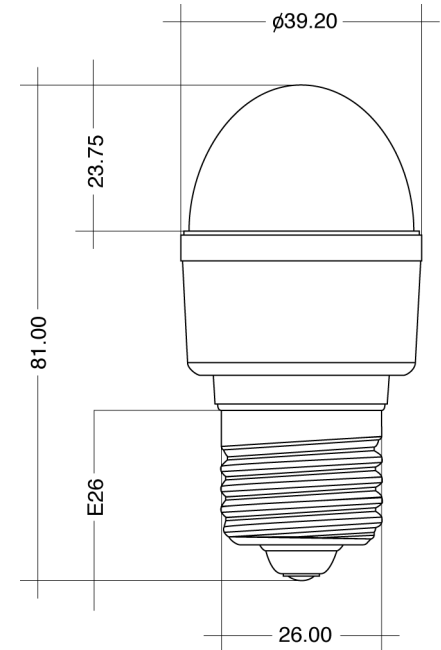

CASINO

Features:

RGB animated color changing light bulb that does not require any external wiring other than voltage (AC120v). These lights can flash, fade, blink, and chase. They can be pre-programmed to run any light pattern that you desire. Ideally suited for signs, marquees, and interior or exterior casino lights.

Waterproof grade in IP65 Range

24/7 Commercial Use

Electrical Optical Characteristics

Model	Base	Watts	Volts	Leds	Color
EFL-CASINO-01	E 27	2	120~220v	6	RGB