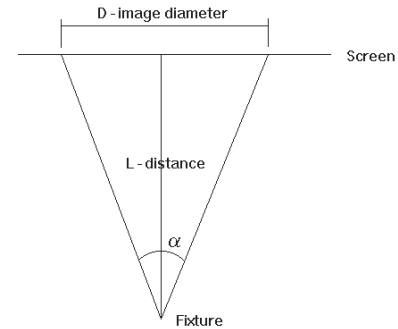

Waterproof grade in IP65 Range

24/7 Commercial Use

Electrical Optical Characteristics

Model	Base	Watts	Volts	Leds	Color
EFL-CASINO-01	E 27	2	120~220v	6	RGB