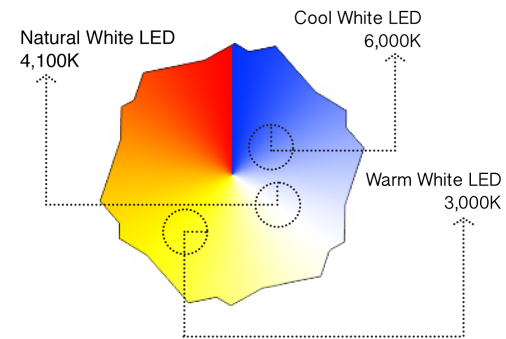

CASINO

Features:

RGB animated color changing light bulb that does not require any external wiring other than voltage (AC120v). These lights can flash, fade, blink, and chase. They can be pre-programmed to run any light pattern that you desire. Ideally suited for signs, marquees, and interior or exterior casino lights.

Waterproof grade in IP65 Range

24/7 Commercial Use

Electrical Optical Characteristics

Model	Base	Watts	Volts	Leds	Color
EFL-CASINO-01	E 27	2	120~220v	6	RGB