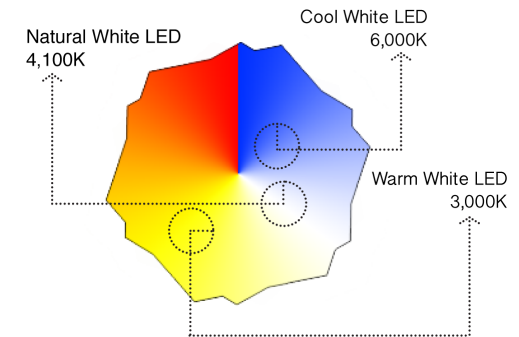

GLOBAL-12W

Features:

LED equivalent replacement for halogen bulbs.
Used for all residential, retail, commercial, and industrial applications.
Indoor Use
Average lifetime: 30,000 hours in minutes

Dimmable available

24/7 Commercial Warranty

Electrical Optical Characteristics

Model	Beam Angle	Lumens	Watts	Volts	Color
EFL-GB7-SAM-02	155°	ww: 500lm · cw: 600lm	7.5	100~240v AC	cw: 3900~6500k · ww: 2700~3500k