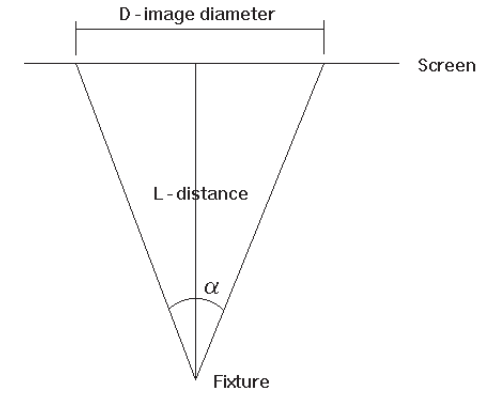

24/7 Commercial Warranty

Electrical Optical Characteristics

Model	Beam Angle	Lumens	Watts	Volts	Color
EFL-GB7-SAM-02	155°	ww: 500lm · cw: 600lm	7.5	100~240v AC	cw: 3900~6500k · ww: 2700~3500k