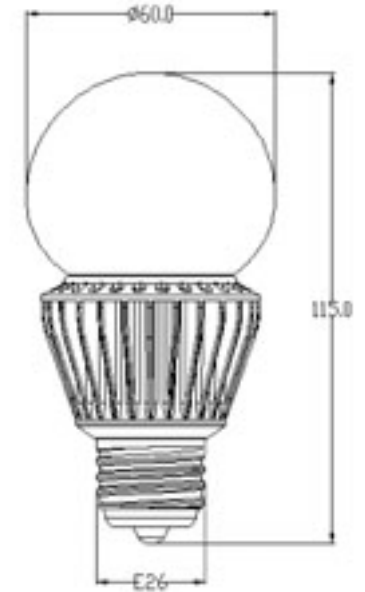

GLOBAL-7W

Features:

LED equivalent replacement for halogen bulbs.
Used for all residential, retail, commercial, and industrial applications.
Indoor Use
Average lifetime: 30,000 hours in minutes

Dimmable available

24/7 Commercial Warranty

Electrical Optical Characteristics

Model	Beam Angle	Lumens	Watts	Volts	Color
EFL-GB7-SAM-02	155°	ww: 500lm · cw: 600lm	7.5	100~240v AC	cw: 3900~6500k · ww: 2700~3500k