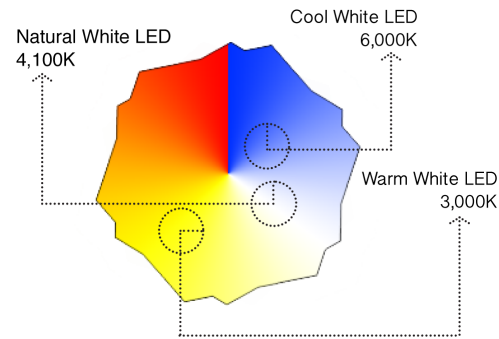

GLOBAL-7W

Features:

LED equivalent replacement for halogen bulbs.
Used for all residential, retail, commercial, and industrial applications.
Indoor Use
Average lifetime: 30,000 hours in minutes

Dimmable available

24/7 Commercial Warranty

Electrical Optical Characteristics

Model	Beam Angle	Lumens	Watts	Volts	Color
EFL-GB7-SAM-02	155°	ww: 500lm · cw: 600lm	7.5	100~240v AC	cw: 3900~6500k · ww: 2700~3500k