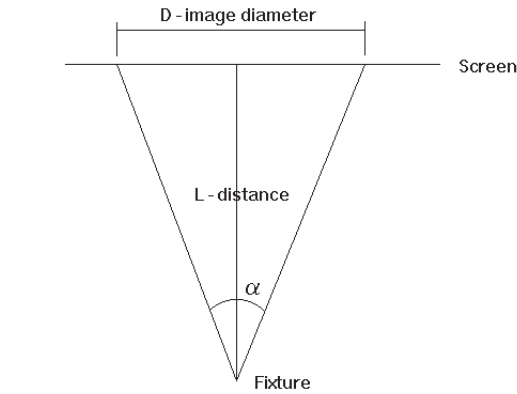

24/7 Commercial Warranty

Electrical Optical Characteristics

Model	Beam Angle	Lumens	Watts	Volts	Color
EFL-GB7-SAM-02	155°	ww: 500lm · cw: 600lm	7.5	100~240v AC	cw: 3900~6500k · ww: 2700~3500k