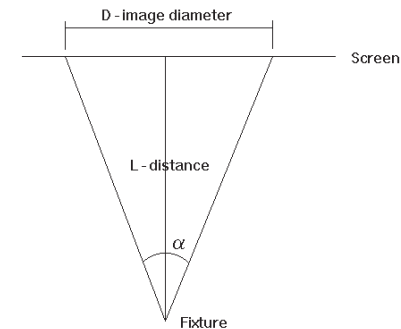

Electrical Optical Characteristics

Model	Beam Angles	Lumens	Watts	Volts	Chip	Color
EFL-PAR38-COB02	85°	cw: 1200lm · ww: 1050lm	18	90~132v AC or 180~264v AC	COB	ww · cw · red · blue · green