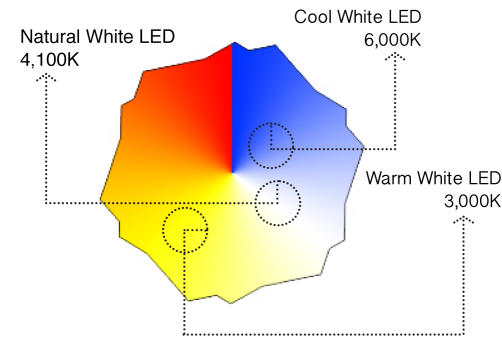

PAR-38 COB

Features:

LED equivalent replacement for halogen bulbs.
Used for all retail, commercial, and industrial applications.

Weatherproof

Aluminum Heat Sink

Dimmable

Available in multiple Colors

24/7 Commercial Warranty

Electrical Optical Characteristics

Model	Beam Angles	Lumens	Watts	Volts	Chip	Color
EFL-PAR38-COB02	85°	cw: 1200lm · ww: 1050lm	18	90~132v AC or 180~264v AC	COB	ww · cw · red · blue · green