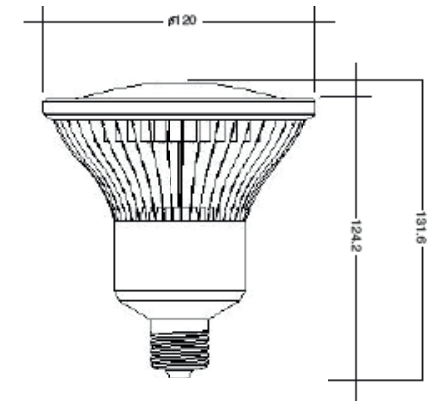

PAR-38 COB

Features:

LED equivalent replacement for halogen bulbs.
Used for all retail, commercial, and industrial applications.

Weatherproof

Aluminum Heat Sink

Dimmable

Available in multiple Colors

24/7 Commercial Warranty

Electrical Optical Characteristics

Model	Beam Angles	Lumens	Watts	Volts	Chip	Color
EFL-PAR38-COB02	85°	cw: 1200lm · ww: 1050lm	18	90~132v AC or 180~264v AC	COB	ww · cw · red · blue · green