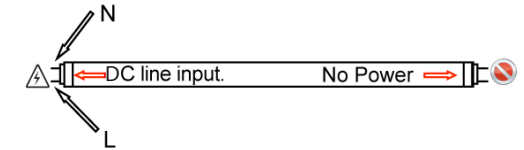

T8-F15 TUBE

Features:

LED equivalent replacement for fluorescent tubes.

Used for Slot Machines

Available in warm, natural, and cool colors

Any color by special order

No lead, tar, gas, or mercury

Extruded heat sink

24/7 commercial Use

© HIGH TECH LIGHTS

T8 - FLUORESCENT TUBE RETROFIT

Do not use with electronic or magnetic ballast.
Bypass ballast, connect directly to AC line.
Altered Luminaries (fixtures) can no longer use
fluorescent light bulbs.