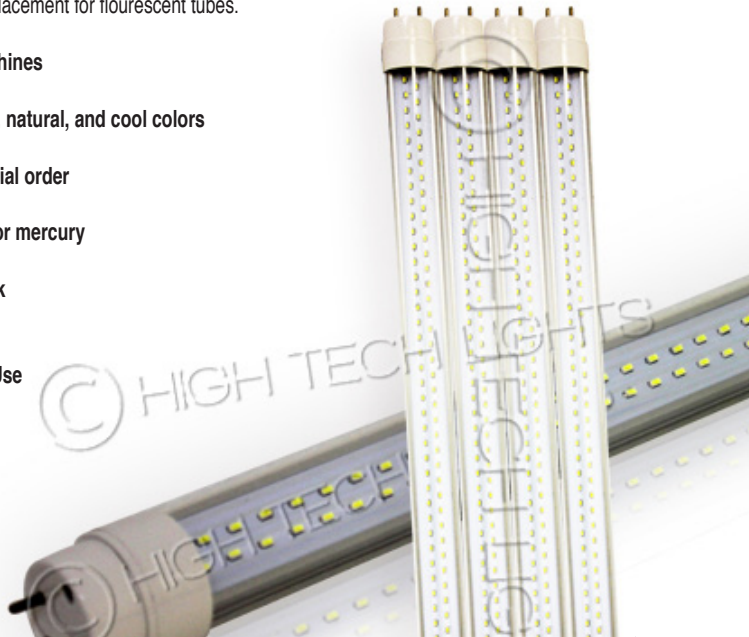

T8-F15 TUBE

Features:

LED equivalent replacement for fluorescent tubes.

Used for Slot Machines

Available in warm, natural, and cool colors

Any color by special order

No lead, tar, gas, or mercury

Extruded heat sink

24/7 commercial Use

© HIGH TECH LIGHTS

T8 - FLUORESCENT TUBE RETROFIT

Do not use with electronic or magnetic ballast.
Bypass ballast, connect directly to AC line.
Altered Luminaries (fixtures) can no longer use
fluorescent light bulbs.

Electrical Optical Characteristics

Model	Length	Watts	Volts	Luminous Flux	Chip Type	Colors
EFL-T8-F15-CW	2'	7	24V DC	972lm	SMD3014	WW · NW · CW
EFL-T8-F15-NW	2'	7	24V DC	934lm	SMD3014	WW · NW · CW
EFL-T8-F15-WW	2'	7	24V DC	912lm	SMD3014	WW · NW · CW