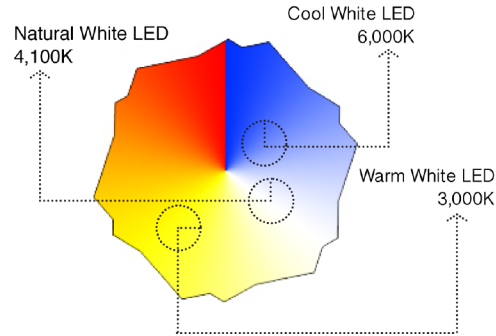

T8-F15 TUBE

Features:

LED equivalent replacement for fluorescent tubes.

Used for Slot Machines

Available in warm, natural, and cool colors

Any color by special order

No lead, tar, gas, or mercury

Extruded heat sink

24/7 commercial Use

© HIGH TECH LIGHTS